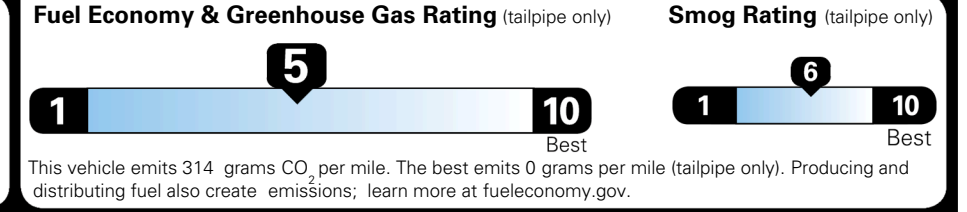

EPA DOT Fuel Economy and Environment

Gasoline Vehicle

You spend \$250 more in fuel costs over 5 years
 compared to the average new vehicle.

Annual fuel cost \$1,750

Actual results will vary for many reasons, including driving conditions and how you drive and maintain your vehicle. The average new vehicle gets 29 MPG and costs \$8,500 to fuel over 5 years. Cost estimates are based on 15,000 miles per year at \$ 3.30 per gallon. MPGe is miles per gasoline gallon equivalent. Vehicle emissions are a significant cause of climate change and smog.