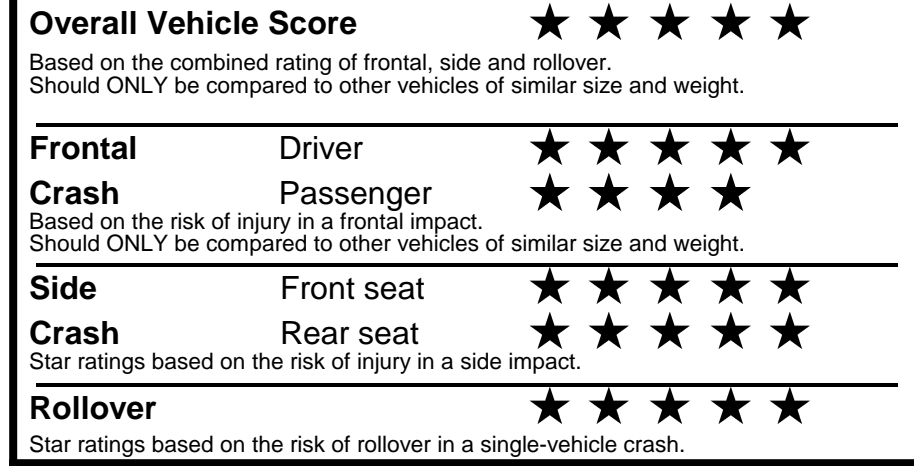

fueleconomy.gov
 Calculate personalized estimates and compare vehicles

GOVERNMENT 5-STAR SAFETY RATINGS

Star ratings range from 1 to 5 stars (★★★★★) with 5 being the highest.
 Source: National Highway Traffic Safety Administration (NHTSA).
www.safercar.gov or 1-888-327-4236