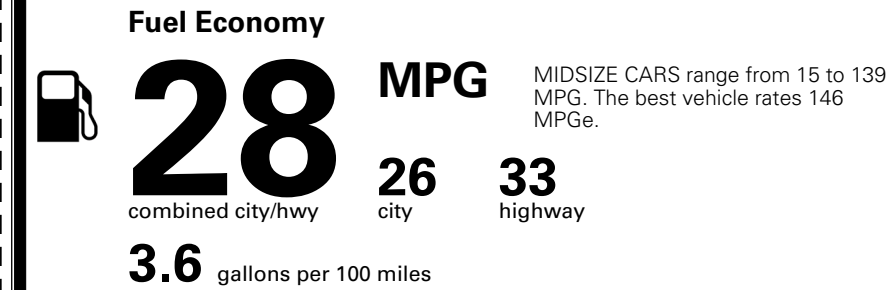

EPA DOT Fuel Economy and Environment

Gasoline Vehicle

You spend \$250 more in fuel costs over 5 years
 compared to the average new vehicle.

Annual fuel cost \$1,750

Actual results will vary for many reasons, including driving conditions and how you drive and maintain your vehicle. The average new vehicle gets 29 MPG and costs \$8,500 to fuel over 5 years. Cost estimates are based on 15,000 miles per year at \$ 3.30 per gallon. MPGe is miles per gasoline gallon equivalent. Vehicle emissions are a significant cause of climate change and smog.