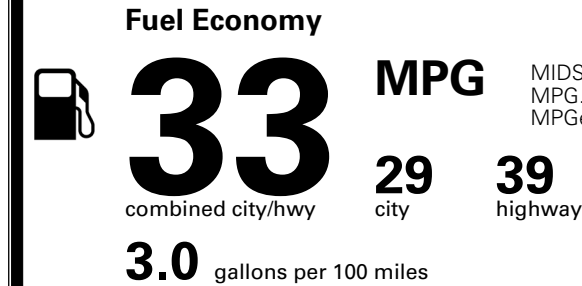

MSRP INCLUDING OPTIONS

\$ 26,580.00

INLAND FREIGHT AND HANDLING

\$ 1,245.00

TOTAL MANUFACTURER'S SUGGESTED RETAIL PRICE ▶

\$ 27,825.00

EPA DOT Fuel Economy and Environment

Gasoline Vehicle