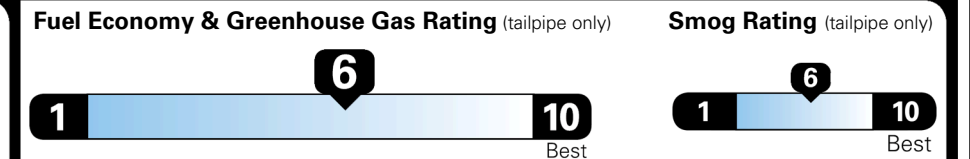

MIDSIZE CARS range from 15 to 139 MPG. The best vehicle rates 146 MPGe.

You save $1,000
in fuel costs over 5 years compared to the average new vehicle.

Annual fuel cost $1,500